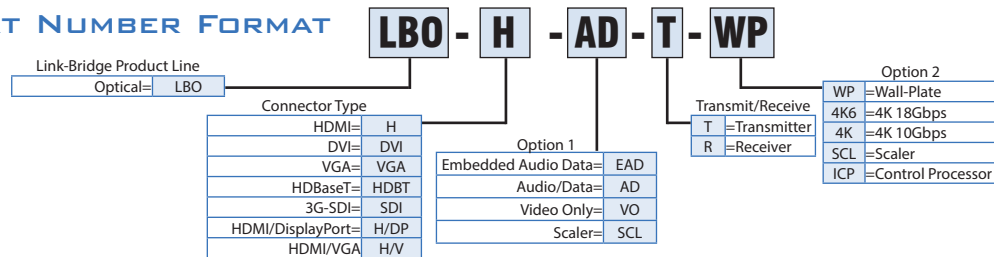

Link-Bridge Optical Transmitters									Corresponding Link-Bridge Optical Receivers			
Broadata Part Number/Product Description	Video Format	Analog Audio	Control Data	HDCP	Bandwidth	4K 60Hz	Max Distance	Form Factor	Broadata Part Number/ Product Description	Video Format	Smart Link	Form Factor
LBO-H-T-4K6	HDMI	No	No	2.2	18 Gbps	4:4:4	300m	Direct Pluggable \$	LBO-H-R-4K6	HDMI	No	Direct Pluggable \$
LBF-H-T	HDMI 1.4	No	No	2.2	10.2 Gbps	4:2:0	300m	Direct Pluggable \$350	LBF-H-R	HDMI	No	Direct Pluggable \$350
LBO-DVI-T-4K	DVI 1.4	No	No	2.2	10.2 Gbps	4:2:0	400m	Direct Pluggable \$	LBO-DVI-R-4K	DVI	No	Direct Pluggable \$
LBO-H-EAD-T	HDMI 1.4	Yes	Yes	1.4	10.2 Gbps	4:2:0	400m	Box \$1,200 or Wall Plate \$1,350	LBO-H-EAD-R	HDMI	No	Box \$1,200 or Wall Plate \$1,350
LBO-DVI-EAD-T	DVI 1.4	Yes	Yes	1.4	10.2 Gbps	4:2:0	400m	Box \$1,200 or Wall Plate \$1,350	LBO-DVI-EAD-R	DVI	No	Box \$1,200 or Wall Plate \$1,350
LBO-H/V-EAD-T	HDMI 1.4/ VGA/YPbPr	Yes	Yes	1.4	10.2 Gbps	4:2:0	400m	Box \$1,750 or Wall Plate \$1,900	LBO-H-R-M-SC-SCL	HDMI	No	Box/Scaler \$1,480
LBO-H/DP-EAD-T	HDMI 1.4/ DisplayPort	Yes	Yes	1.4	10.2 Gbps	4:2:0	400m	Box \$000	LBO-H/O-EAD-R-ICP	HDMI/ Optical	Yes	Box/ICP \$0,000

PART NUMBER FORMAT

LINK-BRIDGE TX/RX OPTIONS

LB Transmitters - Stand-Alone/Wall-Plate/Direct Plug

Link-Bridge Receivers

Single Fiber or CAT-5e/6 Cable