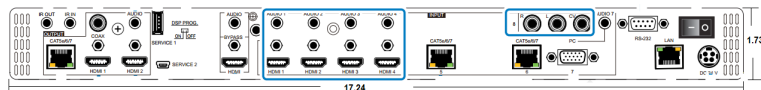

DIMENSIONS

DOING MORE WITH ONE CABLE